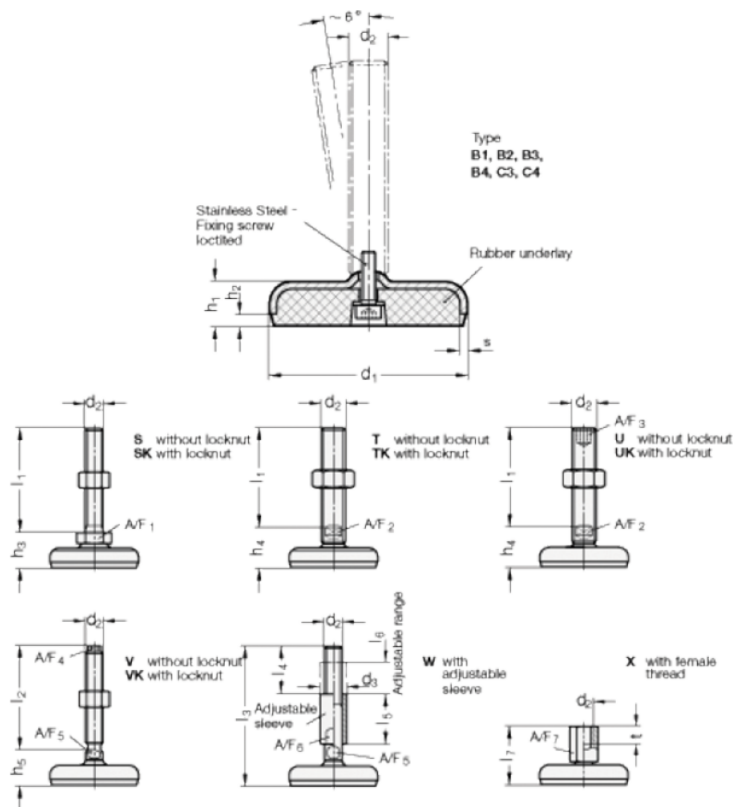

Article number: 2031100M16176B1W

Description: E+G levelling foot
GN 31-100-M16-176-B1-W

Note: W With adjustable sleeve , Hygienic Version, Wrench flat at the bottom

Measures

A/F5 = 12	l3 +4.0/0 = 176
A/F6 = 20	l4 = 45
d1 = 100	l5 = 45
d2 = 16	l6 = 29
d3 = 24	s = 3
h1 = 20	
h2 = 6	
l1 = 176	